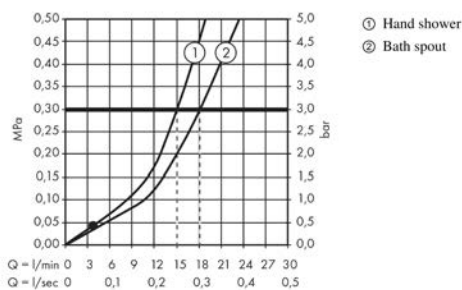

Logis

3-hole rim mounted single lever bath mixer

Surfaces: **Chrome** Article Number: **71313000**

Description

product features

- consists of: 3-hole rim mounted single lever bath mixer, hand shower
- 2 functions
- projection: 111 mm
- spray type mixer: normal spray
- spray type hand shower: Rain
- maximum pull-out length of hand shower: 1.60 m
- flow rate for bath spout at 3 bar: 18 l/min
- flow rate of hand shower at 3 bar: 15 l/min
- ceramic cartridge
- temperature limitation adjustable
- connection dimension: DN15
- connection type: basic set

Technology

Product image

Scale drawing

Flowchart

Logis

3-hole rim mounted single lever bath mixer

Surfaces: **Chrome** Article Number: **71313000**

Exploded Drawing