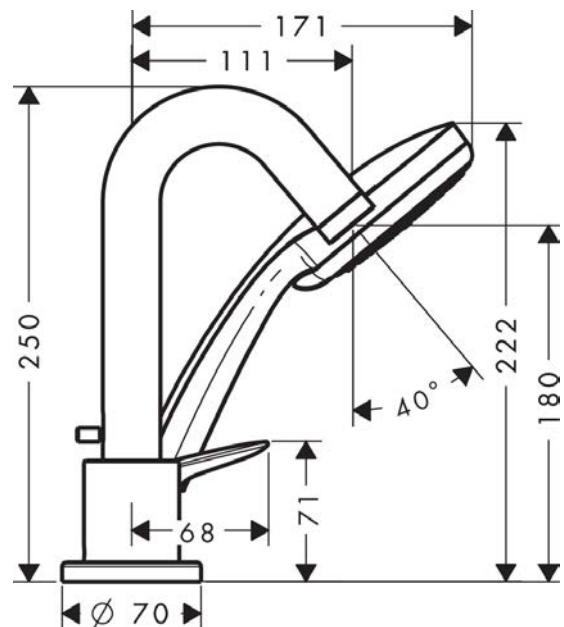

Logis

3-hole rim mounted single lever bath mixer

Surfaces: **Chrome** Article Number: **71313000**

Description

product features

- consists of: 3-hole rim mounted single lever bath mixer, hand shower
- 2 functions
- projection: 111 mm
- spray type mixer: normal spray
- spray type hand shower: Rain
- maximum pull-out length of hand shower: 1.60 m
- flow rate for bath spout at 3 bar: 18 l/min
- flow rate of hand shower at 3 bar: 15 l/min
- ceramic cartridge
- temperature limitation adjustable
- connection dimension: DN15
- connection type: basic set

Technology

Product image

Scale drawing

Flowchart

Logis

3-hole rim mounted single lever bath mixer

Surfaces: **Chrome** Article Number: **71313000**

Exploded Drawing

Year of production: >01/15

Logis

3-hole rim mounted single lever bath mixer

Surfaces: **Chrome** Article Number: **71313000**

Spare part list

Year of production: >01/15

Pos.	Description	Article Number	Price	PU
1	handle	92224000	€ 44,63	1
2	screw cover	96338000	€ 3,21	1
3	escutcheon	95797000	€ 28,20	1
4	cartridge, assy	92730000	€ 57,12	1
5	locking screw for handle	95140000	€ 5,24	1
6	seal	95008000	€ 8,45	1
7	spout cpl.	95464000	€ 162,08	1
8	aerator M24x1 (30 l/min)	96512000	€ 13,92	1
9	diverter knob	96774000	€ 28,20	1
10	hollow set screw M6x6	97660000	€ 3,21	1
11	guide tube	92214000	€ 44,63	1
12	O-ring 21x1,5	98219000	€ 3,21	1
13	escutcheon Ø 70 mm	97779000	€ 70,57	1
14	O-ring 58x3	98202000	€ 3,21	1
15	selector assy	96775000	€ 70,57	1
16	O-Ring 14x2,5	98189000	€ 3,21	1
17	O-Ring 23x2,5	98183000	€ 3,21	1
18	O-Ring 22x2	98185000	€ 3,21	1
19	O-ring 9x2,5	98217000	€ 3,21	1
20	handshower	28580000	-	1
21	filter insert	97708000	€ 5,24	1
22	shower holder	28071000	€ 35,94	1
23	set of non return valves DW 15	94074000	€ 13,92	1
24	escutcheon Ø 52 mm	97159000	€ 44,63	1
a	-	13439180	€ 445,77	1
b	Grease	90920000	€ 13,92	1