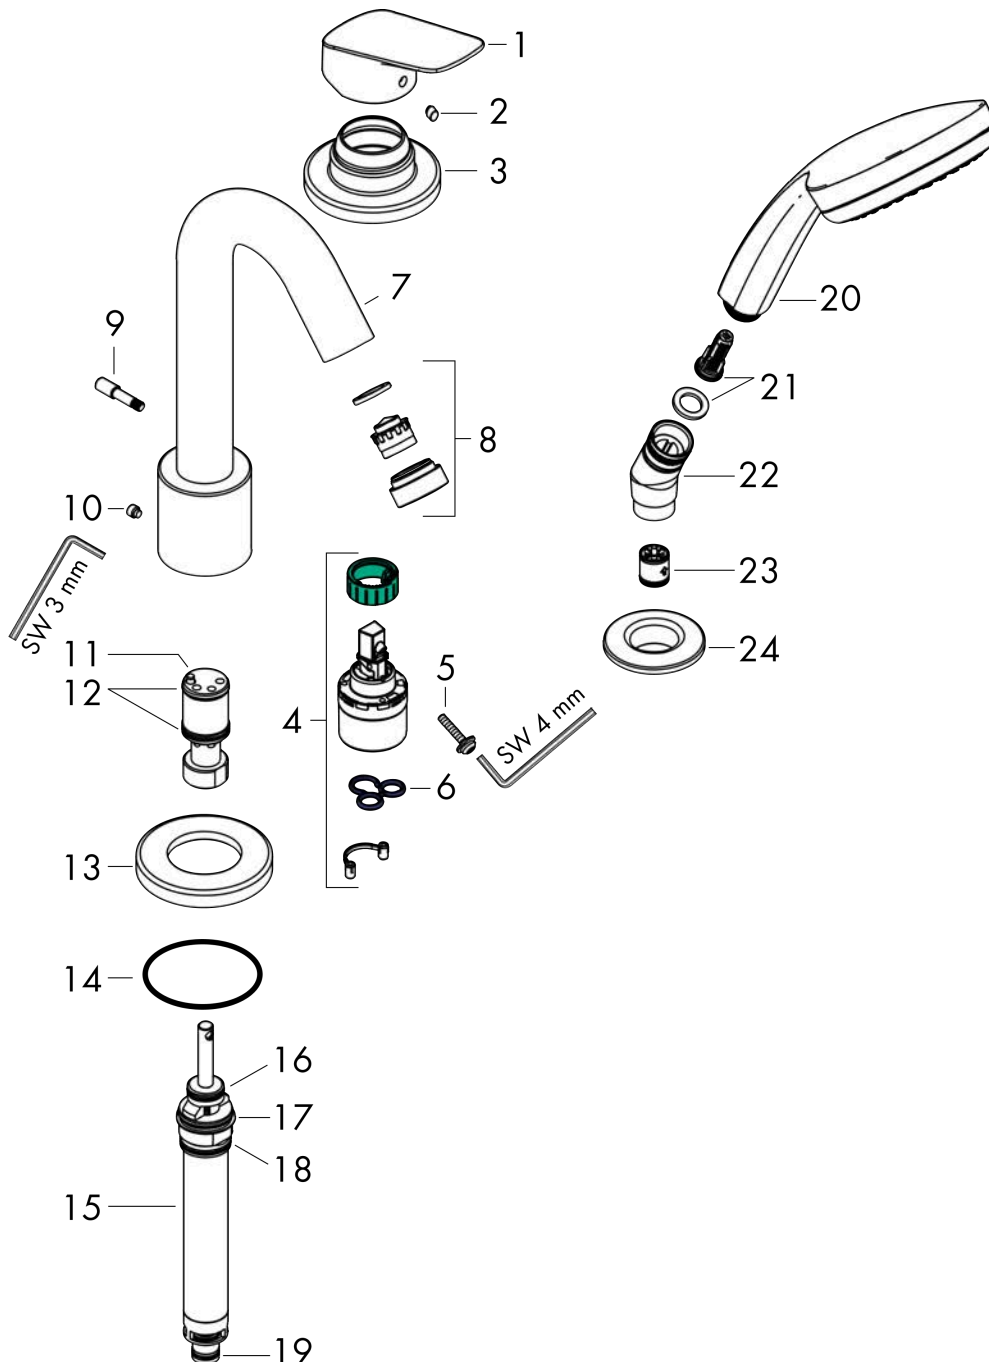

Logis

3-hole rim mounted single lever bath mixer

Surfaces: **Chrome** Article Number: **71313000**

Description

product features

- consists of: 3-hole rim mounted single lever bath mixer, hand shower
- 2 functions
- projection: 111 mm
- spray type mixer: normal spray
- spray type hand shower: Rain
- maximum pull-out length of hand shower: 1.60 m
- flow rate for bath spout at 3 bar: 18 l/min
- flow rate of hand shower at 3 bar: 15 l/min
- ceramic cartridge
- temperature limitation adjustable
- connection dimension: DN15
- connection type: basic set

Technology

Product image

Scale drawing

Flowchart

Logis

3-hole rim mounted single lever bath mixer

Surfaces: **Chrome** Article Number: **71313000**

Exploded Drawing

Year of production: >01/15

Logis

3-hole rim mounted single lever bath mixer

Surfaces: **Chrome** Article Number: **71313000**

Spare part list

Year of production: >01/15

Pos.	Description	Article Number	Price	PU
1	handle	92224000	€ 44,63	1
2	screw cover	96338000	€ 3,21	1
3	escutcheon	95797000	€ 28,20	1
4	cartridge, assy	92730000	€ 57,12	1
5	locking screw for handle	95140000	€ 5,24	1
6	seal	95008000	€ 8,45	1
7	spout cpl.	95464000	€ 162,08	1
8	aerator M24x1 (30 l/min)	96512000	€ 13,92	1
9	diverter knob	96774000	€ 28,20	1
10	hollow set screw M6x6	97660000	€ 3,21	1
11	guide tube	92214000	€ 44,63	1
12	O-ring 21x1,5	98219000	€ 3,21	1
13	escutcheon Ø 70 mm	97779000	€ 70,57	1
14	O-ring 58x3	98202000	€ 3,21	1
15	selector assy	96775000	€ 70,57	1
16	O-Ring 14x2,5	98189000	€ 3,21	1
17	O-Ring 23x2,5	98183000	€ 3,21	1
18	O-Ring 22x2	98185000	€ 3,21	1
19	O-ring 9x2,5	98217000	€ 3,21	1
20	handshower	28580000	-	1
21	filter insert	97708000	€ 5,24	1
22	shower holder	28071000	€ 35,94	1
23	set of non return valves DW 15	94074000	€ 13,92	1
24	escutcheon Ø 52 mm	97159000	€ 44,63	1
a	-	13439180	€ 445,77	1
b	Grease	90920000	€ 13,92	1