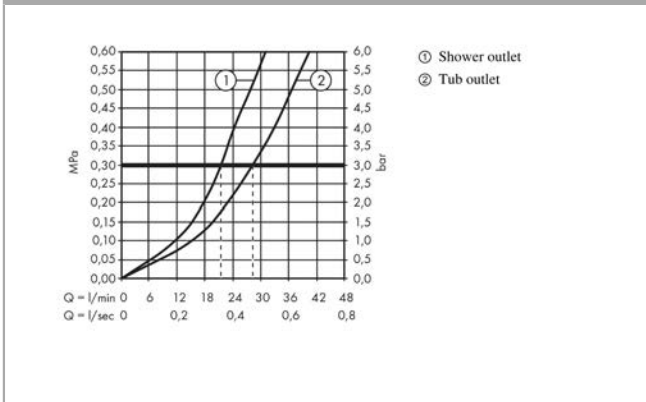

Talis S

Single lever bath mixer for concealed installation for iBox universal

Surfaces: **Chrome** Article Number: **32475000**

Description

product features

- 2 functions
- flow rate upper outlet: 21 l/min
- flow rate lower outlet: 29 l/min
- maximum flow rate at 3 bar: 29 l/min
- ceramic cartridge
- temperature limitation adjustable
- diverter with automatic resetting
- with silencer
- connection type: basic set
- min. operating pressure: 1 bar
- max. operating pressure: 10 bar

Product image

Scale drawing

Flowchart

Talis S
Single lever bath mixer for concealed installation for iBox universal
 Surfaces: **Chrome** Article Number: **32475000**

Exploded Drawing

Year of production: >01/16