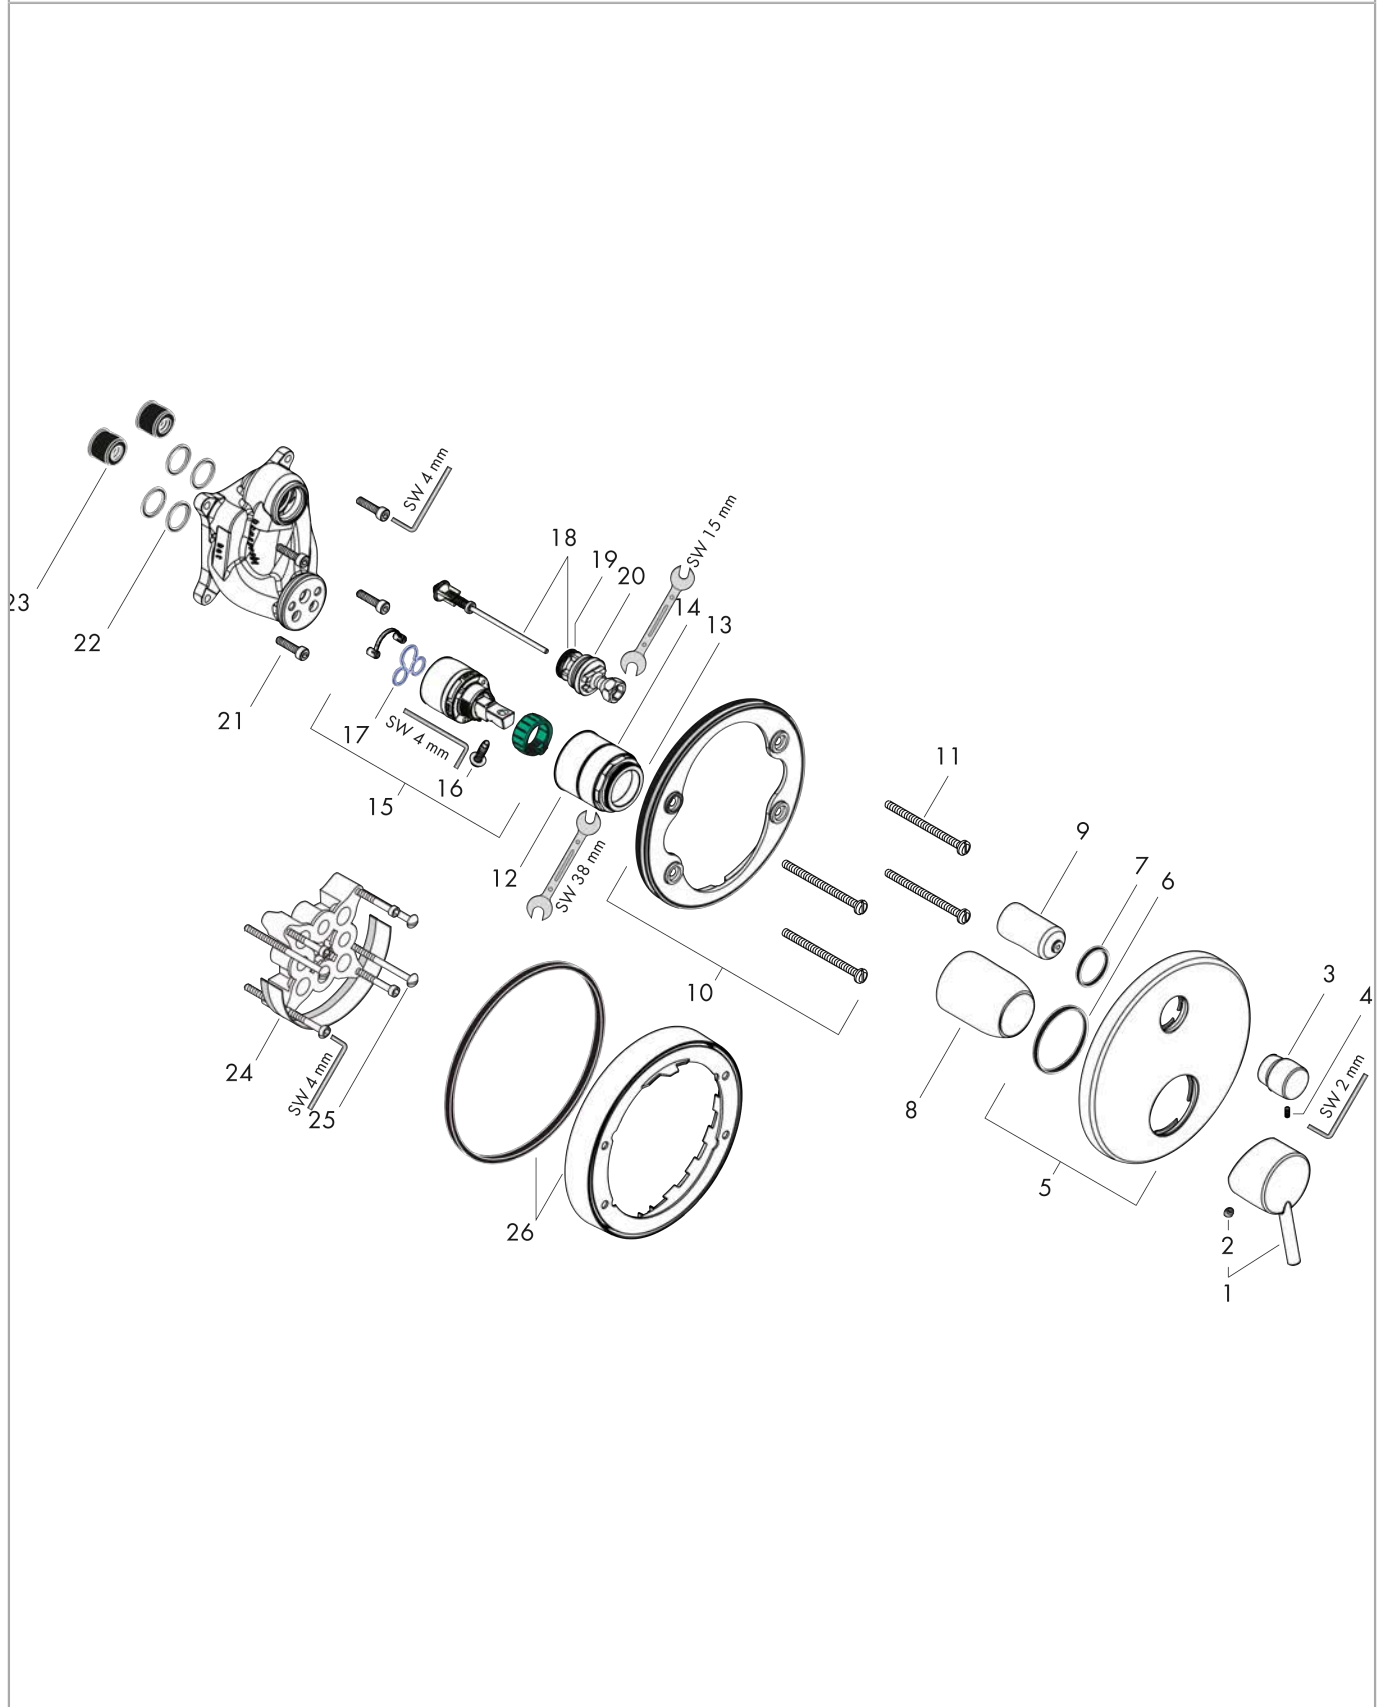

Talis S

Single lever bath mixer for concealed installation for iBox universal

Surfaces: **Chrome** Article Number: **32475000**

Description

product features

- 2 functions
- flow rate upper outlet: 21 l/min
- flow rate lower outlet: 29 l/min
- maximum flow rate at 3 bar: 29 l/min
- ceramic cartridge
- temperature limitation adjustable
- diverter with automatic resetting
- with silencer
- connection type: basic set
- min. operating pressure: 1 bar
- max. operating pressure: 10 bar

Talis S

Single lever bath mixer for concealed installation for iBox universal

Surfaces: **Chrome** Article Number: **32475000**

Spare part list

Year of production: >01/16

Pos.	Description	Article Number	Price	PU
1	handle	32096000	€ 44,63	1
2	screw cover	96338000	€ 3,21	1
3	diverter knob	98795000	€ 44,63	1
4	hollow set screw M4x10	97667000	€ 3,21	1
5	escutcheon Ø 150 mm	98791000	€ 57,12	1
6	O-ring 43x3	98418000	€ 3,21	1
7	O-ring 23x3	98142000	€ 3,21	1
8	sleeve	98790000	€ 28,20	1
9	sleeve	98794000	€ 28,20	1
10	holder for escutcheon	98793000	€ 35,94	1
11	set of fixing screws	96454000	€ 8,45	1
12	nut	98796000	€ 35,94	1
13	O-ring 30x1,5	98433000	€ 3,21	1
14	O-ring 39x1,5	98400000	€ 3,21	1
15	cartridge, assy	92730000	€ 57,12	1
16	locking screw for handle	95140000	€ 5,24	1
17	seal	95008000	€ 8,45	1
18	selector assy	95014000	€ 57,12	1
19	O-ring 16x2,3	98207000	€ 3,21	1
20	O-ring 20x2,5	92602000	€ 5,24	1
21	set of screws	96525000	€ 8,45	1
22	O-ring 16x2	98133000	€ 3,21	1
23	noise reduction	94073000	€ 22,37	1
24	extension 25 mm	13595000	-	1
25	set of fixing screws	97747000	€ 3,21	1
26	extension 22 mm (Ø 150 mm)	13597000	-	1
a	concealed item	01800180	-	1
b	adapter for exchanged connections	93181000	€ 249,90	1
c	spring for exchanged connections	96365000	€ 35,94	1
d	fixation set	96615000	-	1
e	conversion kit to escutcheon Ø 170 mm (bath mixer)	95354000	€ 86,16	1