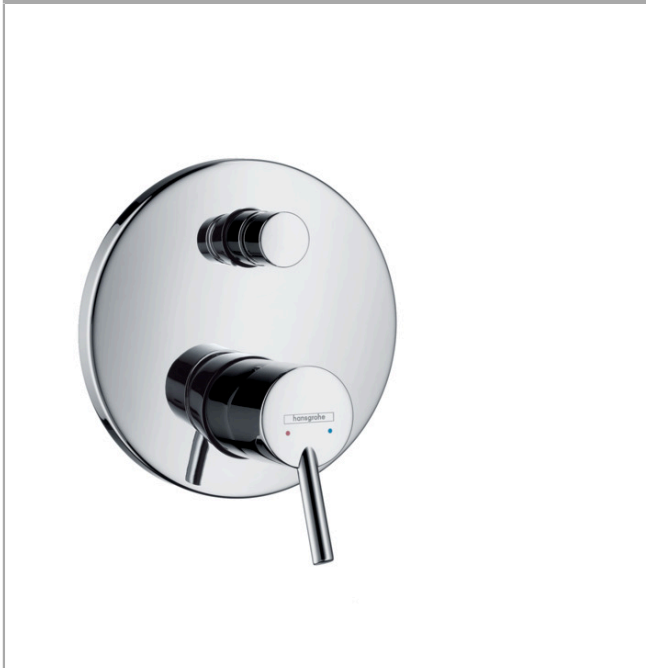

Talis S

Single lever bath mixer for concealed installation for iBox universal

Surfaces: **Chrome** Article Number: **32475000**

Description

product features

- 2 functions
- flow rate upper outlet: 21 l/min
- flow rate lower outlet: 29 l/min
- maximum flow rate at 3 bar: 29 l/min
- ceramic cartridge
- temperature limitation adjustable
- diverter with automatic resetting
- with silencer
- connection type: basic set
- min. operating pressure: 1 bar
- max. operating pressure: 10 bar

Product image

Scale drawing

Flowchart

Talis S
Single lever bath mixer for concealed installation for iBox universal
 Surfaces: **Chrome** Article Number: **32475000**

Exploded Drawing

Year of production: >01/16