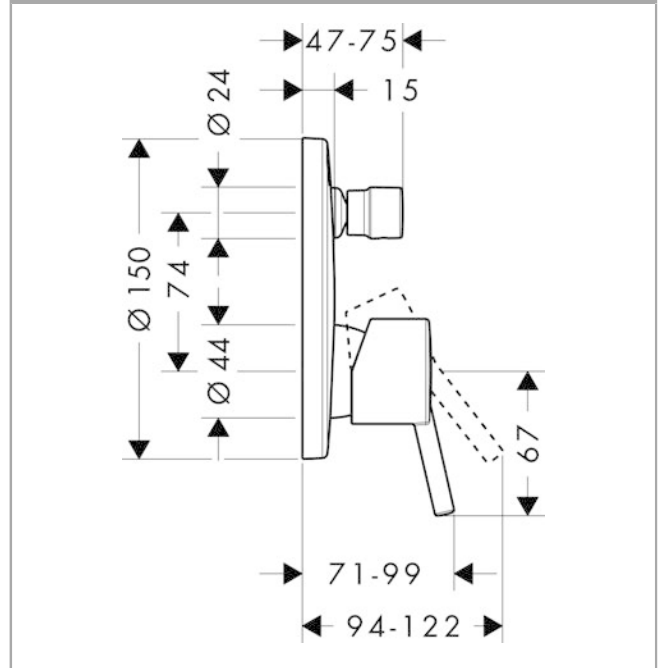

Talis S

Single lever bath mixer for concealed installation for iBox universal

Surfaces: **Chrome** Article Number: **32475000**

Description

product features

- 2 functions
- flow rate upper outlet: 21 l/min
- flow rate lower outlet: 29 l/min
- maximum flow rate at 3 bar: 29 l/min
- ceramic cartridge
- temperature limitation adjustable
- diverter with automatic resetting
- with silencer
- connection type: basic set
- min. operating pressure: 1 bar
- max. operating pressure: 10 bar

Product image

Scale drawing

Flowchart

Talis S
Single lever bath mixer for concealed installation for iBox universal
 Surfaces: **Chrome** Article Number: **32475000**

Exploded Drawing

Year of production: >01/16