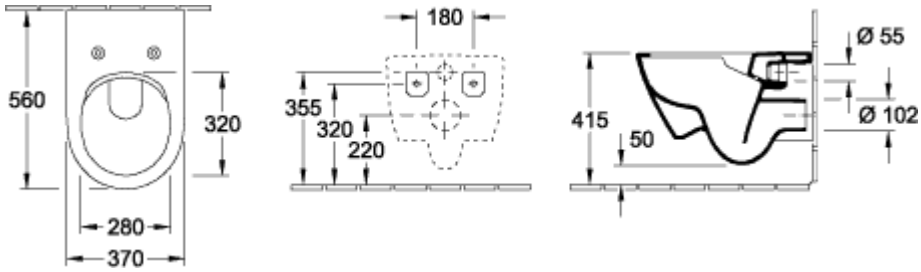

SUBWAY 2.0 COMBI-PACK OVAL

PRODUCT INFORMATION

Article title	Villeroy & Boch Subway 2.0 Combi-Pack, wall-mounted, with DirectFlush, White Alpin
Article number	5614R201
Assembly / Assembly type	wall-mounted
Scope of delivery	1 x washdown toilet, rimless , 1 x toilet seat and cover 1 x fastening set
Depth in mm	560
Width in mm	370
Height in mm	365
Collection	Subway 2.0
Product designation	Combi-Pack
Suitable for	Concealed cistern
Innovative flushing technology (with TwistFlush)	No
Flush volume l	3 / 4,5 l
Wall-mounted - floor-standing	wall-mounted
Function	<ul style="list-style-type: none">• with automatic lowering mechanism (SoftClosing)• with removable seat (QuickRelease)
Material	Sanitary ceramics
Other material	Toilet seat and cover: Duroplast
Other surfaces	Toilet seat and cover: glossy
Shape	Oval
Colour designation	White Alpin
Other colour designations	Toilet seat and cover: White Alpin
Antibacterial surface (with AntiBac)	No
Easy surface cleaning (CeramicPlus)	No
Rimless (mit DirectFlush)	Yes
Flush type	Washdown toilet
Integrated freshness solution (with ViFresh)	No
Outlet / outlet	horizontal outlet

TECHNICAL DRAWINGS

5614R201

5614R201