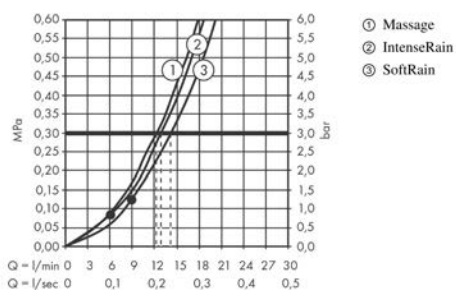

Croma Select E

Hand shower 110 Multi

Surfaces: **White/Chrome**

Article Number: **26810400**

Description

product features

- shower head size: 110 mm
- spray type: SoftRain, IntenseRain, Massage spray
- convenient diversion via Select button
- easy cleanable plastic spray disc, spray disc surface: white
- maximum flow rate at 3 bar: 16 l/min
- minimum flow pressure: 1 bar
- with internal water conduction
- rinseable screen seal
- connection thread G 1/2
- connection dimension: DN15
- suitable for continuous flow water heaters

Technology

Product image

Scale drawing

Flowchart

The consumption was measured in combination with the appropriate fittings (thermostat/mixer/in-wall valve) to reflect actual application in practice.

Croma Select E
Hand shower 110 Multi
Surfaces: **White/Chrome**