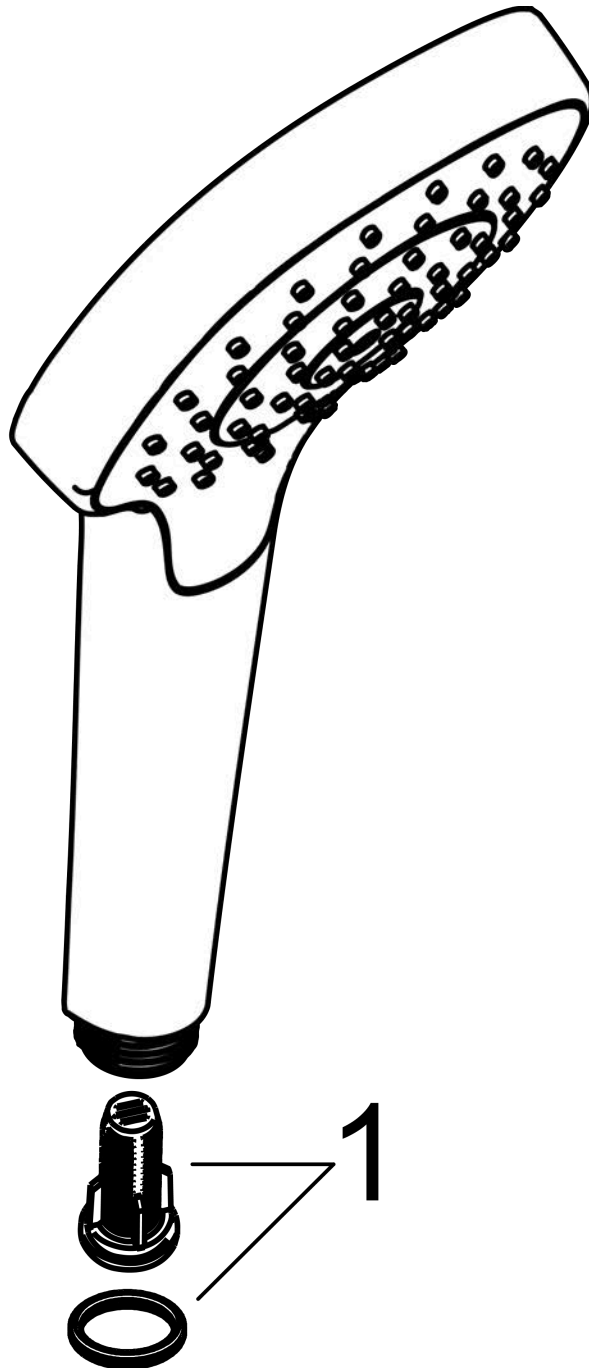

Croma Select E

Hand shower 110 Multi

Surfaces: **White/Chrome**

Article Number: **26810400**

Description

product features

- shower head size: 110 mm
- spray type: SoftRain, IntenseRain, Massage spray
- convenient diversion via Select button
- easy cleanable plastic spray disc, spray disc surface: white
- maximum flow rate at 3 bar: 16 l/min
- minimum flow pressure: 1 bar
- with internal water conduction
- rinseable screen seal
- connection thread G 1/2
- connection dimension: DN15
- suitable for continuous flow water heaters

Technology

Product image

Scale drawing

Flowchart

The consumption was measured in combination with the appropriate fittings (thermostat/mixer/in-wall valve) to reflect actual application in practice.

Croma Select E
Hand shower 110 Multi
Surfaces: **White/Chrome**

Article Number: **26810400**

Exploded Drawing

Year of production: >11/14

Croma Select E
Hand shower 110 Multi
 Surfaces: **White/Chrome**

Article Number: **26810400**

Spare part list

Year of production: >11/14