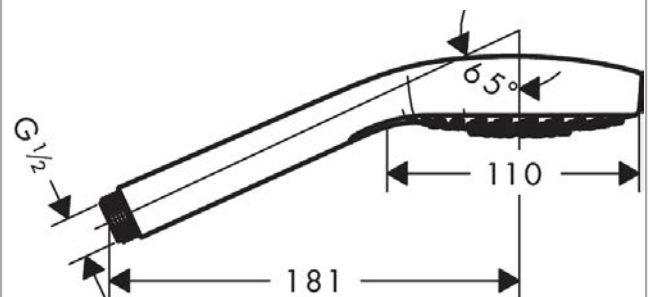

Croma Select E

Hand shower 110 Multi

Surfaces: **White/Chrome**

Article Number: **26810400**

Description

product features

- shower head size: 110 mm
- spray type: SoftRain, IntenseRain, Massage spray
- convenient diversion via Select button
- easy cleanable plastic spray disc, spray disc surface: white
- maximum flow rate at 3 bar: 16 l/min
- minimum flow pressure: 1 bar
- with internal water conduction
- rinseable screen seal
- connection thread G 1/2
- connection dimension: DN15
- suitable for continuous flow water heaters

Technology

Product image

Scale drawing

Flowchart

The consumption was measured in combination with the appropriate fittings (thermostat/mixer/in-wall valve) to reflect actual application in practice.

Croma Select E
Hand shower 110 Multi
Surfaces: **White/Chrome**

Article Number: **26810400**

Exploded Drawing

Year of production: >11/14

Croma Select E
Hand shower 110 Multi
 Surfaces: **White/Chrome**

Article Number: **26810400**

Spare part list

Year of production: >11/14