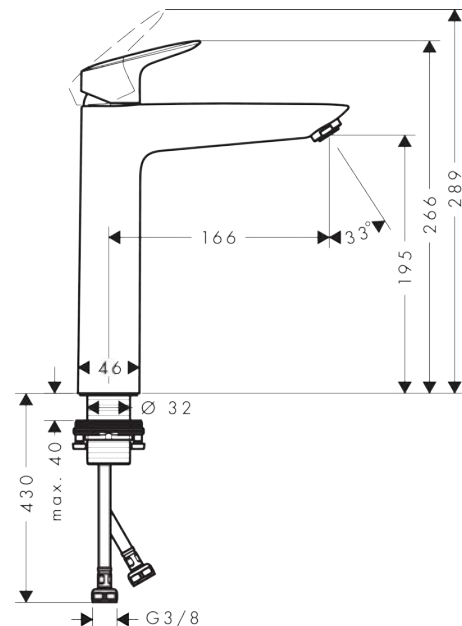

Logis

Single lever basin mixer 190 without waste set

Surfaces: **Chrome** Article Number: **71091000**

Description

product features

- ComfortZone 190
- projection: 166 mm
- spray type: normal spray
- maximum flow rate at 3 bar: 5 l/min
- ceramic cartridge
- temperature limitation adjustable
- suitable for continuous flow water heaters
- connection type: G 3/8 connections
- connection dimension: DN15

Technology

Product image

Scale drawing

Flowchart