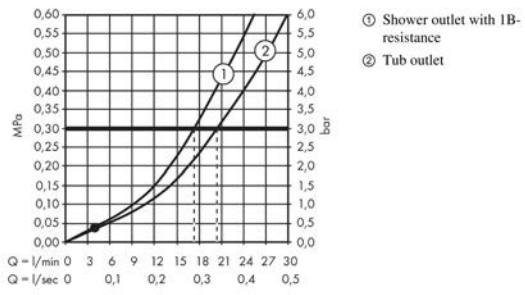

Logis

Single lever bath mixer for exposed installation

Surfaces: **Chrome** Article Number: **71400000**

Description

product features

- 2 functions
- projection: 194 mm
- centre distance: 150 ± 12 mm
- spray type mixer: normal spray
- flow rate for bath spout at 3 bar: 20 l/min
- flow rate of hand shower at 3 bar: 17 l/min
- ceramic cartridge
- temperature limitation adjustable
- diverter with automatic resetting
- non-return valve
- with silencer
- suitable for continuous flow water heaters
- connection dimension: DN15
- connection type: s-shaped connections

Technology

Product image

Scale drawing

Logis

Single lever bath mixer for exposed installation

Surfaces: **Chrome** Article Number: **71400000**

Flowchart

Logis

Single lever bath mixer for exposed installation

Surfaces: **Chrome** Article Number: **71400000**

Spare part list

Year of production: >01/15

Pos.	Description	Article Number	Price	PU
1	handle	92224000	€ 44,63	1
2	screw cover	96338000	€ 3,21	1
3	flange	97406000	€ 18,33	1
4	nut	97977000	€ 35,94	1
5	O-Ring 32x2	98193000	€ 3,21	1
6	O-ring 40x1,5	98464000	€ 3,21	1
7	cartridge, assy	92730000	€ 57,12	1
8	locking screw for handle	95140000	€ 5,24	1
9	seal	95008000	€ 8,45	1
10	diverter knob	97981000	€ 18,33	1
11	sleeve	97979000	€ 13,92	1
12	selector	97978000	€ 57,12	1
13	aerator M24x1 (30 l/min)	92360000	€ 11,31	1
14	set of nuts	96157000	€ 28,20	1
15	O-ring 15x2	98163000	€ 3,21	1
16	connecting thread	97220000	€ 13,92	1
17	filter packing	96922000	€ 8,45	1
18	escutcheon Ø 70 mm	94135000	€ 11,31	1
19	set of S-unions (±12 mm)	94140000	€ 44,63	1
20	noise reduction	96429000	€ 5,24	1
a	set of S-unions (±32 mm)	98592000	€ 35,94	1