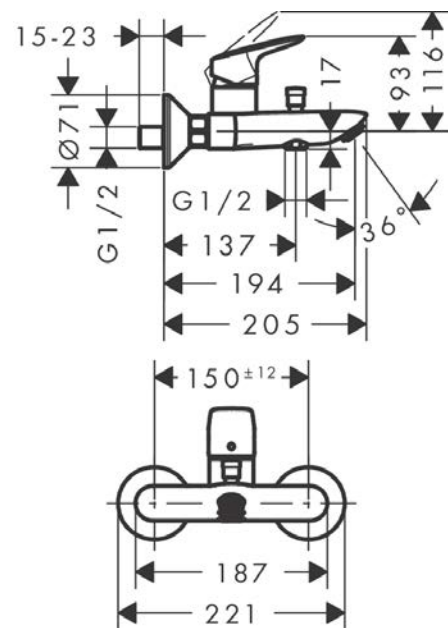

Logis

Single lever bath mixer for exposed installation

Surfaces: **Chrome** Article Number: **71400000**

Description

product features

- 2 functions
- projection: 194 mm
- centre distance: 150 ± 12 mm
- spray type mixer: normal spray
- flow rate for bath spout at 3 bar: 20 l/min
- flow rate of hand shower at 3 bar: 17 l/min
- ceramic cartridge
- temperature limitation adjustable
- diverter with automatic resetting
- non-return valve
- with silencer
- suitable for continuous flow water heaters
- connection dimension: DN15
- connection type: s-shaped connections

Technology

Product image

Scale drawing

Logis

Single lever bath mixer for exposed installation

Surfaces: **Chrome** Article Number: **71400000**

Flowchart

Logis

Single lever bath mixer for exposed installation

Surfaces: **Chrome** Article Number: **71400000**

Spare part list

Year of production: >01/15

Pos.	Description	Article Number	Price	PU
1	handle	92224000	€ 44,63	1
2	screw cover	96338000	€ 3,21	1
3	flange	97406000	€ 18,33	1
4	nut	97977000	€ 35,94	1
5	O-Ring 32x2	98193000	€ 3,21	1
6	O-ring 40x1,5	98464000	€ 3,21	1
7	cartridge, assy	92730000	€ 57,12	1
8	locking screw for handle	95140000	€ 5,24	1
9	seal	95008000	€ 8,45	1
10	diverter knob	97981000	€ 18,33	1
11	sleeve	97979000	€ 13,92	1
12	selector	97978000	€ 57,12	1
13	aerator M24x1 (30 l/min)	92360000	€ 11,31	1
14	set of nuts	96157000	€ 28,20	1
15	O-ring 15x2	98163000	€ 3,21	1
16	connecting thread	97220000	€ 13,92	1
17	filter packing	96922000	€ 8,45	1
18	escutcheon Ø 70 mm	94135000	€ 11,31	1
19	set of S-unions (±12 mm)	94140000	€ 44,63	1
20	noise reduction	96429000	€ 5,24	1
a	set of S-unions (±32 mm)	98592000	€ 35,94	1