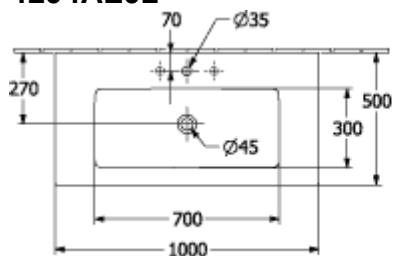

VENTICELLO VANITY WASHBASIN RECTANGLE

PRODUCT INFORMATION

Article title	Villeroy & Boch Venticello Vanity washbasin, 1000 x 500 x 170 mm, White Alpin, with overflow, unpolished
Article number	4104AL01
Assembly / Assembly type	wall-mounted
Scope of delivery	1 x vanity washbasin
Depth in mm	500
Width in mm	1000
Height in mm	170
Interior depth	120
Collection	Venticello
Product designation	Vanity washbasin
Suitable for	3-hole mixer, Matching Villeroy&Boch furniture
Material	Sanitary ceramics
surface	glossy
With overflow	Yes
Shape	Rectangle
Colour designation	White Alpin
Antibacterial surface (with AntiBac)	No
Easy surface cleaning (CeramicPlus)	No
Number of tap holes punched through	1
Number of tap holes pre-drilled	2
Underside of washbasin	unpolished
Number of bowls	1

TECHNICAL DRAWINGS

4104AL01

4104AL01

4104AL01

4104AL01