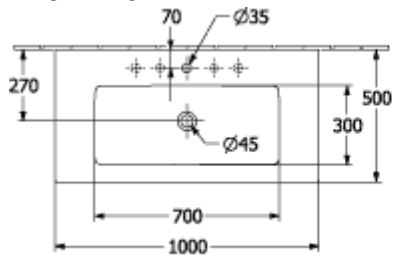

VENTICELLO VANITY WASHBASIN RECTANGLE

PRODUCT INFORMATION

Article title	Villeroy & Boch Venticello Vanity washbasin, 1000 x 500 x 170 mm, White Alpin, with overflow, unpolished
Article number	4104AL01
Assembly / Assembly type	wall-mounted
Scope of delivery	1 x vanity washbasin
Depth in mm	500
Width in mm	1000
Height in mm	170
Interior depth	120
Collection	Venticello
Product designation	Vanity washbasin
Suitable for	3-hole mixer, Matching Villeroy&Boch furniture
Material	Sanitary ceramics
surface	glossy
With overflow	Yes
Shape	Rectangle
Colour designation	White Alpin
Antibacterial surface (with AntiBac)	No
Easy surface cleaning (CeramicPlus)	No
Number of tap holes punched through	1
Number of tap holes pre-drilled	2
Underside of washbasin	unpolished
Number of bowls	1

TECHNICAL DRAWINGS

4104AL01

4104AL01

4104AL01

4104AL01