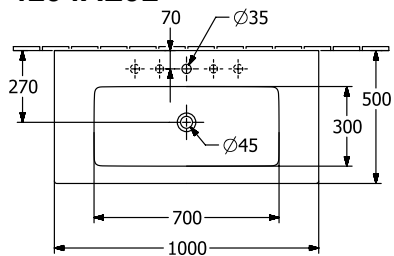

VENTICELLO VANITY WASHBASIN RECTANGLE

PRODUCT INFORMATION

Article title	Villeroy & Boch Venticello Vanity washbasin, 1000 x 500 x 170 mm, White Alpin, with overflow, unpolished
Article number	4104AL01
Assembly / Assembly type	wall-mounted
Scope of delivery	1 x vanity washbasin
Depth in mm	500
Width in mm	1000
Height in mm	170
Interior depth	120
Collection	Venticello
Product designation	Vanity washbasin
Suitable for	3-hole mixer, Matching Villeroy&Boch furniture
Material	Sanitary ceramics
surface	glossy
With overflow	Yes
Shape	Rectangle
Colour designation	White Alpin
Antibacterial surface (with AntiBac)	No
Easy surface cleaning (CeramicPlus)	No
Number of tap holes punched through	1
Number of tap holes pre-drilled	2
Underside of washbasin	unpolished
Number of bowls	1

TECHNICAL DRAWINGS

4104AL01

4104AL01

4104AL01

4104AL01