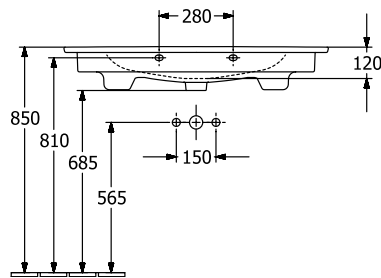

VENTICELLO VANITY WASHBASIN RECTANGLE

PRODUCT INFORMATION

Article title	Villeroy & Boch Venticello Vanity washbasin, 1000 x 500 x 170 mm, White Alpin, with overflow, unpolished
Article number	4104AL01
Assembly / Assembly type	wall-mounted
Scope of delivery	1 x vanity washbasin
Depth in mm	500
Width in mm	1000
Height in mm	170
Interior depth	120
Collection	Venticello
Product designation	Vanity washbasin
Suitable for	3-hole mixer, Matching Villeroy&Boch furniture
Material	Sanitary ceramics
surface	glossy
With overflow	Yes
Shape	Rectangle
Colour designation	White Alpin
Antibacterial surface (with AntiBac)	No
Easy surface cleaning (CeramicPlus)	No
Number of tap holes punched through	1
Number of tap holes pre-drilled	2
Underside of washbasin	unpolished
Number of bowls	1

TECHNICAL DRAWINGS

4104AL01

4104AL01

4104AL01

4104AL01