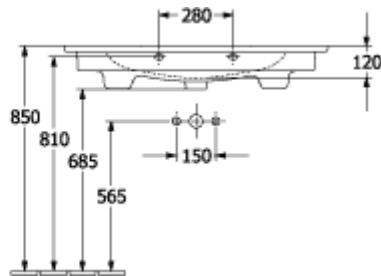

VENTICELLO VANITY WASHBASIN RECTANGLE

PRODUCT INFORMATION

Article title	Villeroy & Boch Venticello Vanity washbasin, 1000 x 500 x 170 mm, White Alpin, with overflow, unpolished
Article number	4104AL01
Assembly / Assembly type	wall-mounted
Scope of delivery	1 x vanity washbasin
Depth in mm	500
Width in mm	1000
Height in mm	170
Interior depth	120
Collection	Venticello
Product designation	Vanity washbasin
Suitable for	3-hole mixer, Matching Villeroy&Boch furniture
Material	Sanitary ceramics
surface	glossy
With overflow	Yes
Shape	Rectangle
Colour designation	White Alpin
Antibacterial surface (with AntiBac)	No
Easy surface cleaning (CeramicPlus)	No
Number of tap holes punched through	1
Number of tap holes pre-drilled	2
Underside of washbasin	unpolished
Number of bowls	1

TECHNICAL DRAWINGS

4104AL01

4104AL01

4104AL01

4104AL01