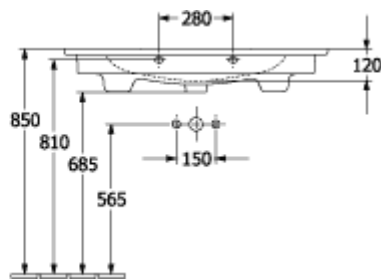

VENTICELLO VANITY WASHBASIN RECTANGLE

PRODUCT INFORMATION

Article title	Villeroy & Boch Venticello Vanity washbasin, 1000 x 500 x 170 mm, White Alpin, with overflow, unpolished
Article number	4104AL01
Assembly / Assembly type	wall-mounted
Scope of delivery	1 x vanity washbasin
Depth in mm	500
Width in mm	1000
Height in mm	170
Interior depth	120
Collection	Venticello
Product designation	Vanity washbasin
Suitable for	3-hole mixer, Matching Villeroy&Boch furniture
Material	Sanitary ceramics
surface	glossy
With overflow	Yes
Shape	Rectangle
Colour designation	White Alpin
Antibacterial surface (with AntiBac)	No
Easy surface cleaning (CeramicPlus)	No
Number of tap holes punched through	1
Number of tap holes pre-drilled	2
Underside of washbasin	unpolished
Number of bowls	1

TECHNICAL DRAWINGS

4104AL01

4104AL01

4104AL01

4104AL01