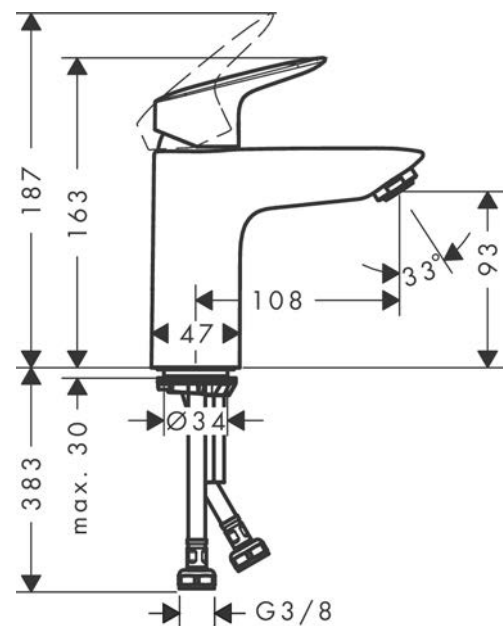

### Single lever basin mixer 100 with push-open waste set

Surfaces: **Chrome** Article Number: **71107000**

##### product features

- consists of: single lever basin mixer, waste set
- ComfortZone 100
- spray type: normal spray
- maximum flow rate at 3 bar: 5 l/min
- ceramic cartridge
- temperature limitation adjustable
- suitable for continuous flow water heaters
- push-open waste set G 1¼
- material waste set: synthetic
- connection type: G ¾ connections
- connection dimension: DN15

#### Scale drawing

## Spare part list

Year of production: >05/17

Pos.	Description	Article Number	Price	PU
1	handle	92224000	€ 44,63	1
2	screw cover	96338000	€ 3,21	1
3	flange	97406000	€ 18,33	1
4	nut	97209000	€ 13,92	1
5	O-Ring 32x2	98193000	€ 3,21	1
6	cartridge, assy	92730000	€ 57,12	1
7	locking screw for handle	95140000	€ 5,24	1
8	seal	95008000	€ 8,45	1
9	adapter for cartridge	98750000	€ 11,31	1
10	O-Ring 30x2	98186000	€ 3,21	1
11	O-ring 35x2	92604000	€ 5,24	1
12	aerator M24x1 (5 l/min)	92372000	€ 18,33	1
13	screw M8 x 68	97736000	€ 5,24	1
14	seal	97608000	€ 5,24	1
15	fixing set	96016000	€ 28,20	1
16	connection hose 450 mm M8x0,75 G3/8	97206000	€ 28,20	1
17	O-ring 6,6x1,6	93019000	€ 3,21	1
a	push-open waste set	50105000	-	1