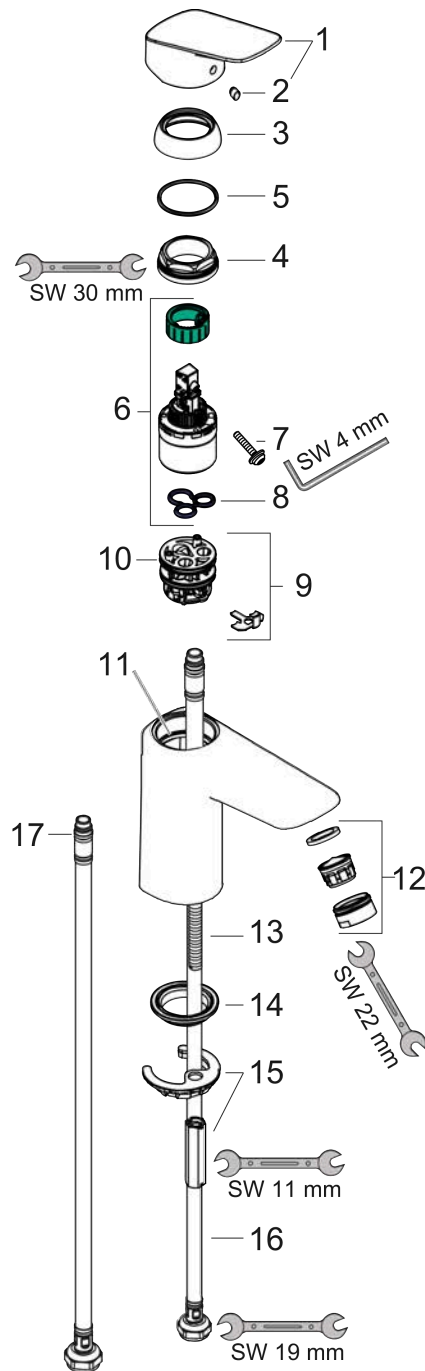

#### Scale drawing

#### Flowchart

**Logis**  
**Single lever basin mixer 100 with push-open waste set**  
 Surfaces: **Chrome** Article Number: **71107000**

**Exploded Drawing**

Year of production: >05/17

### Single lever basin mixer 100 with push-open waste set

Surfaces: **Chrome** Article Number: **71107000**

## Spare part list

Year of production: >05/17

Pos.	Description	Article Number	Price	PU
1	handle	92224000	€ 44,63	1
2	screw cover	96338000	€ 3,21	1
3	flange	97406000	€ 18,33	1
4	nut	97209000	€ 13,92	1
5	O-Ring 32x2	98193000	€ 3,21	1
6	cartridge, assy	92730000	€ 57,12	1
7	locking screw for handle	95140000	€ 5,24	1
8	seal	95008000	€ 8,45	1
9	adapter for cartridge	98750000	€ 11,31	1
10	O-Ring 30x2	98186000	€ 3,21	1
11	O-ring 35x2	92604000	€ 5,24	1
12	aerator M24x1 (5 l/min)	92372000	€ 18,33	1
13	screw M8 x 68	97736000	€ 5,24	1
14	seal	97608000	€ 5,24	1
15	fixing set	96016000	€ 28,20	1
16	connection hose 450 mm M8x0,75 G3/8	97206000	€ 28,20	1
17	O-ring 6,6x1,6	93019000	€ 3,21	1
a	push-open waste set	50105000	-	1