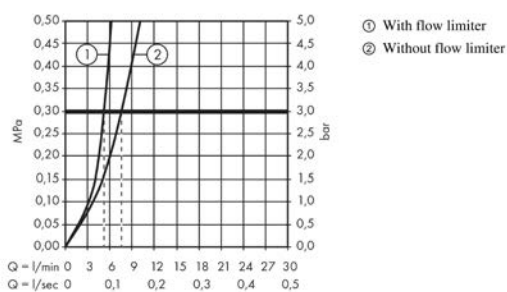

Logis

Single lever basin mixer 100 with push-open waste set

Surfaces: **Chrome** Article Number: **71107000**

Description

product features

- consists of: single lever basin mixer, waste set
- ComfortZone 100
- spray type: normal spray
- maximum flow rate at 3 bar: 5 l/min
- ceramic cartridge
- temperature limitation adjustable
- suitable for continuous flow water heaters
- push-open waste set G 1¼
- material waste set: synthetic
- connection type: G ¾ connections
- connection dimension: DN15

Technology

Product image

Scale drawing

Flowchart