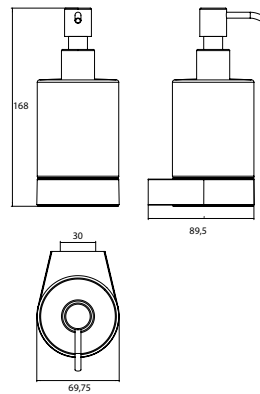

Soap dispenser, container clear crystal glass, pump unit plastic chrome

Art.No.2721 001 00

wall mounted