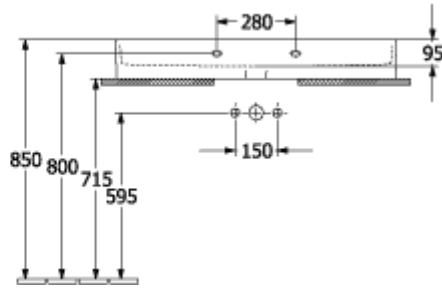

MEMENTO 2.0 WASHBASINS RECTANGLE

PRODUCT INFORMATION

Article title	Villeroy & Boch Memento 2.0 Washbasins, 1000 x 470 x 135 mm, White Alpin, with overflow, polished
Article number	4A221G01
Assembly / Assembly type	wall-mounted
Scope of delivery	1 x washbasin , 1 x cut-out template
Depth in mm	470
Width in mm	1000
Height in mm	135
Interior depth	95
Collection	Memento 2.0
Product designation	Washbasins
Suitable for	3-hole mixer, Matching Villeroy&Boch furniture
Material	TitanCeram
surface	glossy
With overflow	Yes
Shape	Rectangle
Colour designation	White Alpin
Antibacterial surface (with AntiBac)	No
Easy surface cleaning (CeramicPlus)	No
Number of tap holes punched through	1
Number of tap holes pre-drilled	2
Underside of washbasin	polished
Number of bowls	1

TECHNICAL DRAWINGS

4A221G01

4A221G01