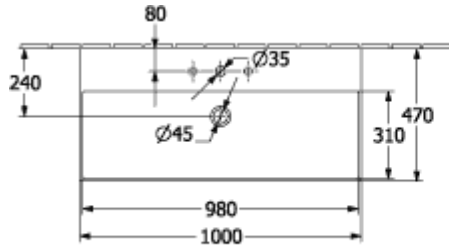

MEMENTO 2.0 WASHBASINS RECTANGLE

PRODUCT INFORMATION

Article title	Villeroy & Boch Memento 2.0 Washbasins, 1000 x 470 x 135 mm, White Alpin, with overflow, polished
Article number	4A221G01
Assembly / Assembly type	wall-mounted
Scope of delivery	1 x washbasin , 1 x cut-out template
Depth in mm	470
Width in mm	1000
Height in mm	135
Interior depth	95
Collection	Memento 2.0
Product designation	Washbasins
Suitable for	3-hole mixer, Matching Villeroy&Boch furniture
Material	TitanCeram
surface	glossy
With overflow	Yes
Shape	Rectangle
Colour designation	White Alpin
Antibacterial surface (with AntiBac)	No
Easy surface cleaning (CeramicPlus)	No
Number of tap holes punched through	1
Number of tap holes pre-drilled	2
Underside of washbasin	polished
Number of bowls	1

TECHNICAL DRAWINGS

4A221G01

4A221G01