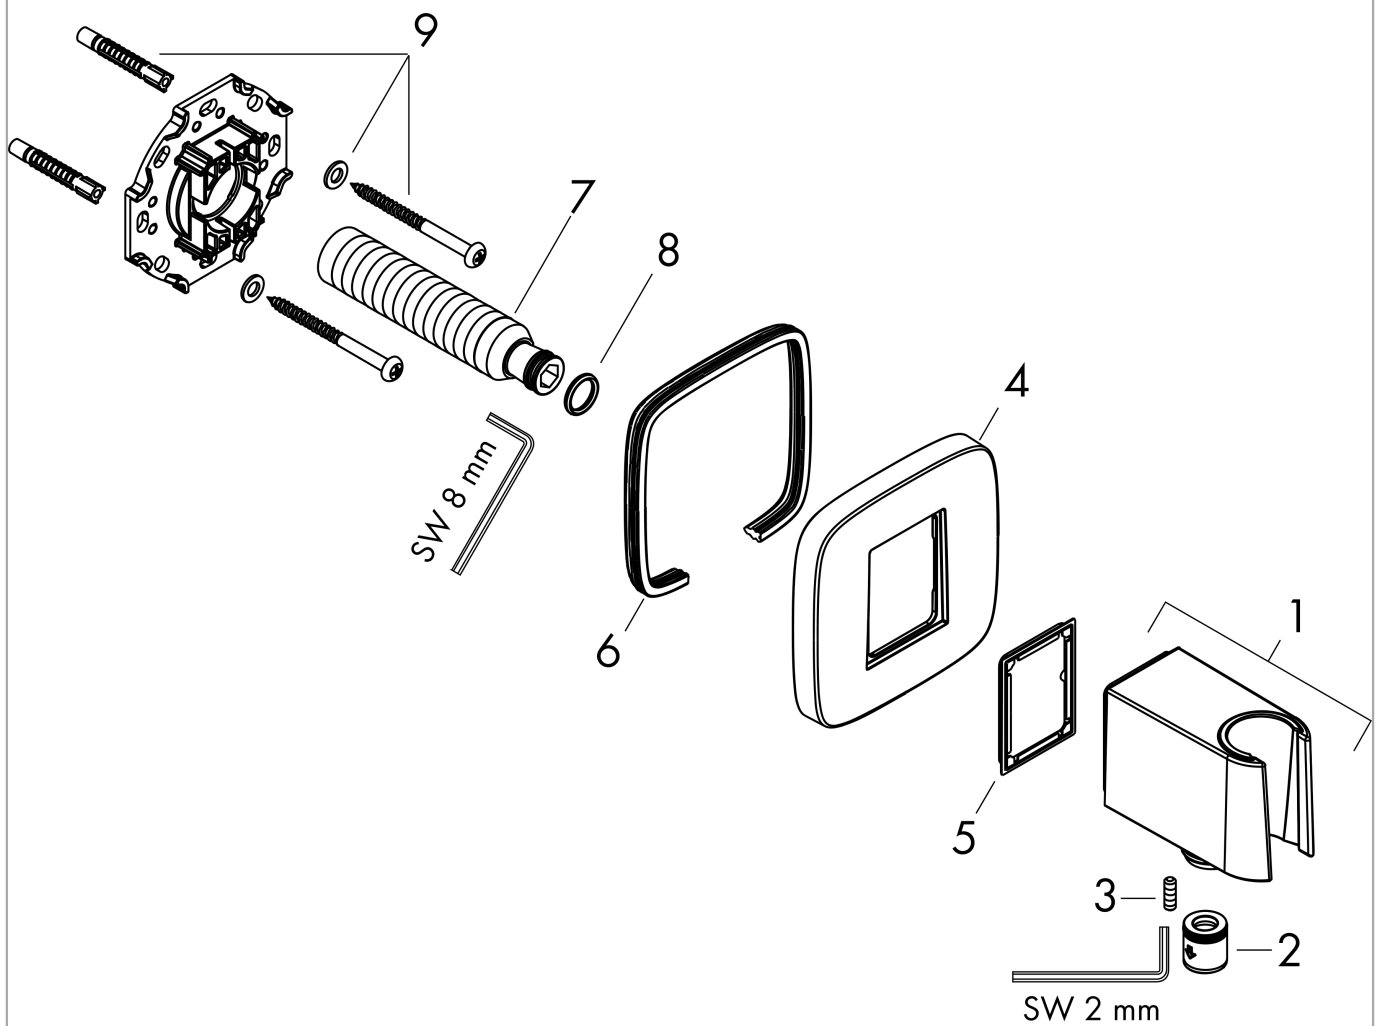

##### product features

- consists of: wall connector, escutcheon
- version: plastic housing with internal water supply made of plastic
- fixed holding position
- for all Hansgrohe hand showers
- for hoses with conical nut
- material: plastic
- with non-return valve
- connection type: G 1/2

#### Scale drawing

**FixFit Q**

**Wall outlet with shower holder**

Surfaces: **Chrome** Article Number: **26887000**

**Exploded Drawing**

Year of production: >06/22

**FixFit Q****Wall outlet with shower holder**Surfaces: **Chrome** Article Number: **26887000****Spare part list**

Year of production: &gt;06/22

<b>Pos.</b>	<b>Description</b>	<b>Article Number</b>	<b>Price</b>	<b>PU</b>
1	shower holder, assy	94695000	€ 86,16	1
2	set of non return valves DW 15	94074000	€ 13,92	1
3	null	93841000	€ 3,21	1
4	escutcheon	94697000	€ 86,16	1
5	seal	94694000	€ 3,21	1
6	seal	97530000	€ 5,24	1
7	connecting thread G½	98933000	€ 57,12	1
8	O-ring 11x2	98127000	€ 3,21	1
9	mounting set	96179000	€ 11,31	1