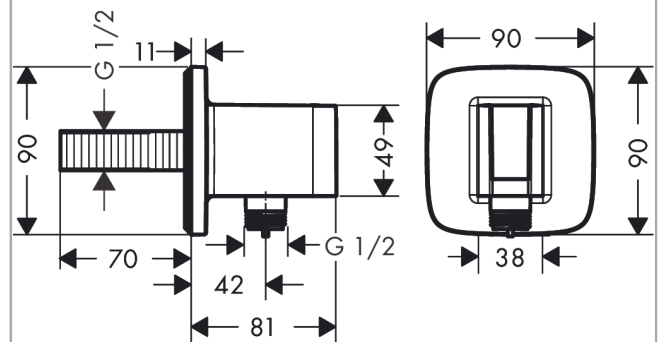

#### Description

##### product features

- consists of: wall connector, escutcheon
- version: plastic housing with internal water supply made of plastic
- fixed holding position
- for all Hansgrohe hand showers
- for hoses with conical nut
- material: plastic
- with non-return valve
- connection type: G 1/2

#### Scale drawing

**FixFit Q**

**Wall outlet with shower holder**

Surfaces: **Chrome** Article Number: **26887000**

**Exploded Drawing**

Year of production: >06/22

**FixFit Q****Wall outlet with shower holder**Surfaces: **Chrome** Article Number: **26887000****Spare part list**