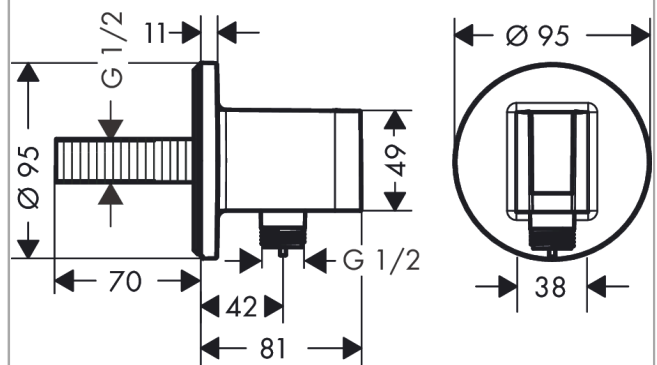

FixFit S

Wall outlet with shower holder

Surfaces: **Chrome** Article Number: **26888000**

Description

product features

- consists of: wall connector, escutcheon
- version: plastic housing with internal water supply made of plastic
- fixed holding position
- for all Hansgrohe hand showers
- for hoses with conical nut
- material: plastic
- with non-return valve
- connection type: G 1/2

Product image

Scale drawing

FixFit S

Wall outlet with shower holder

Surfaces: **Chrome** Article Number: **26888000**

Exploded Drawing

Year of production: >06/22

FixFit S

Wall outlet with shower holder

Surfaces: **Chrome** Article Number: **26888000**

Spare part list

Year of production: >06/22

Pos.	Description	Article Number	Price	PU
1	shower holder, assy	94695000	€ 86,16	1
2	set of non return valves DW 15	94074000	€ 13,92	1
3	null	93841000	€ 3,21	1
4	seal	94694000	€ 3,21	1
5	escutcheon	94696000	€ 57,12	1
6	connecting thread G½	98933000	€ 57,12	1
7	O-ring 11x2	98127000	€ 3,21	1
8	mounting set	96179000	€ 11,31	1