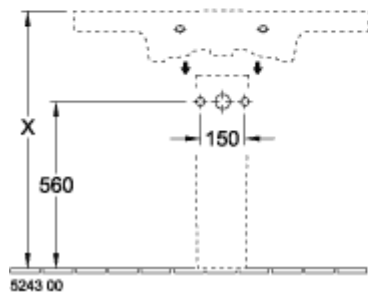

SUBWAY 2.0 VANITY WASHBASIN RECTANGLE

PRODUCT INFORMATION

Article title	Villeroy & Boch Subway 2.0 Vanity washbasin, 1000 x 480 x 180 mm, White Alpin, with overflow, unpolished
Article number	7175A001
Assembly / Assembly type	wall-mounted
Scope of delivery	1 x vanity washbasin
Depth in mm	480
Width in mm	1000
Height in mm	180
Interior depth	104
Collection	Subway 2.0
Product designation	Vanity washbasin
Suitable for	3-hole mixer, Matching Villeroy&Boch furniture
Material	Sanitary ceramics
surface	glossy
With overflow	Yes
Shape	Rectangle
Colour designation	White Alpin
Antibacterial surface (with AntiBac)	No
Easy surface cleaning (CeramicPlus)	No
Number of tap holes punched through	1
Number of tap holes pre-drilled	2
Underside of washbasin	unpolished
Number of bowls	1

TECHNICAL DRAWINGS

7175A001

7175A001

7175A001

7175A001