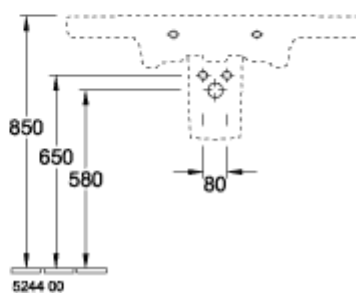

SUBWAY 2.0 VANITY WASHBASIN RECTANGLE

PRODUCT INFORMATION

Article title	Villeroy & Boch Subway 2.0 Vanity washbasin, 1000 x 480 x 180 mm, White Alpin, with overflow, unpolished
Article number	7175A001
Assembly / Assembly type	wall-mounted
Scope of delivery	1 x vanity washbasin
Depth in mm	480
Width in mm	1000
Height in mm	180
Interior depth	104
Collection	Subway 2.0
Product designation	Vanity washbasin
Suitable for	3-hole mixer, Matching Villeroy&Boch furniture
Material	Sanitary ceramics
surface	glossy
With overflow	Yes
Shape	Rectangle
Colour designation	White Alpin
Antibacterial surface (with AntiBac)	No
Easy surface cleaning (CeramicPlus)	No
Number of tap holes punched through	1
Number of tap holes pre-drilled	2
Underside of washbasin	unpolished
Number of bowls	1

TECHNICAL DRAWINGS

7175A001

7175A001

7175A001

7175A001