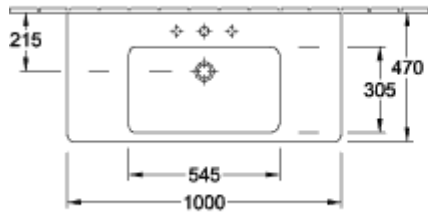

SUBWAY 2.0 VANITY WASHBASIN RECTANGLE

PRODUCT INFORMATION

Article title	Villeroy & Boch Subway 2.0 Vanity washbasin, 1000 x 480 x 180 mm, White Alpin, with overflow, unpolished
Article number	7175A001
Assembly / Assembly type	wall-mounted
Scope of delivery	1 x vanity washbasin
Depth in mm	480
Width in mm	1000
Height in mm	180
Interior depth	104
Collection	Subway 2.0
Product designation	Vanity washbasin
Suitable for	3-hole mixer, Matching Villeroy&Boch furniture
Material	Sanitary ceramics
surface	glossy
With overflow	Yes
Shape	Rectangle
Colour designation	White Alpin
Antibacterial surface (with AntiBac)	No
Easy surface cleaning (CeramicPlus)	No
Number of tap holes punched through	1
Number of tap holes pre-drilled	2
Underside of washbasin	unpolished
Number of bowls	1

TECHNICAL DRAWINGS

7175A001

7175A001

7175A001

7175A001