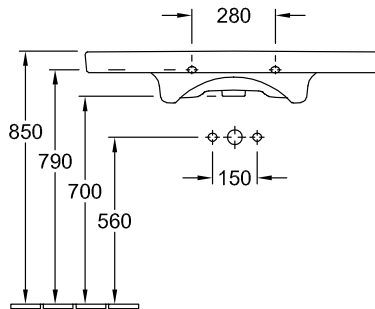

SUBWAY 2.0 VANITY WASHBASIN RECTANGLE

PRODUCT INFORMATION

Article title	Villeroy & Boch Subway 2.0 Vanity washbasin, 1000 x 480 x 180 mm, White Alpin, with overflow, unpolished
Article number	7175A001
Assembly / Assembly type	wall-mounted
Scope of delivery	1 x vanity washbasin
Depth in mm	480
Width in mm	1000
Height in mm	180
Interior depth	104
Collection	Subway 2.0
Product designation	Vanity washbasin
Suitable for	3-hole mixer, Matching Villeroy&Boch furniture
Material	Sanitary ceramics
surface	glossy
With overflow	Yes
Shape	Rectangle
Colour designation	White Alpin
Antibacterial surface (with AntiBac)	No
Easy surface cleaning (CeramicPlus)	No
Number of tap holes punched through	1
Number of tap holes pre-drilled	2
Underside of washbasin	unpolished
Number of bowls	1

TECHNICAL DRAWINGS

7175A001

7175A001

7175A001

7175A001