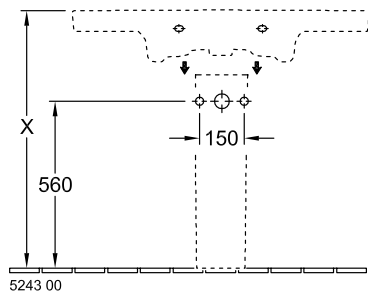

SUBWAY 2.0 VANITY WASHBASIN RECTANGLE

PRODUCT INFORMATION

Article title	Villeroy & Boch Subway 2.0 Vanity washbasin, 1000 x 480 x 180 mm, White Alpin, with overflow, unpolished
Article number	7175A001
Assembly / Assembly type	wall-mounted
Scope of delivery	1 x vanity washbasin
Depth in mm	480
Width in mm	1000
Height in mm	180
Interior depth	104
Collection	Subway 2.0
Product designation	Vanity washbasin
Suitable for	3-hole mixer, Matching Villeroy&Boch furniture
Material	Sanitary ceramics
surface	glossy
With overflow	Yes
Shape	Rectangle
Colour designation	White Alpin
Antibacterial surface (with AntiBac)	No
Easy surface cleaning (CeramicPlus)	No
Number of tap holes punched through	1
Number of tap holes pre-drilled	2
Underside of washbasin	unpolished
Number of bowls	1

TECHNICAL DRAWINGS

7175A001

7175A001

7175A001

7175A001