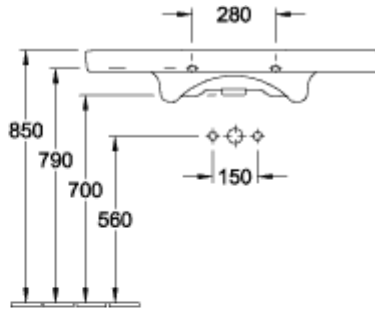

SUBWAY 2.0 VANITY WASHBASIN RECTANGLE

PRODUCT INFORMATION

Article title	Villeroy & Boch Subway 2.0 Vanity washbasin, 1000 x 480 x 180 mm, White Alpin, with overflow, unpolished
Article number	7175A001
Assembly / Assembly type	wall-mounted
Scope of delivery	1 x vanity washbasin
Depth in mm	480
Width in mm	1000
Height in mm	180
Interior depth	104
Collection	Subway 2.0
Product designation	Vanity washbasin
Suitable for	3-hole mixer, Matching Villeroy&Boch furniture
Material	Sanitary ceramics
surface	glossy
With overflow	Yes
Shape	Rectangle
Colour designation	White Alpin
Antibacterial surface (with AntiBac)	No
Easy surface cleaning (CeramicPlus)	No
Number of tap holes punched through	1
Number of tap holes pre-drilled	2
Underside of washbasin	unpolished
Number of bowls	1

TECHNICAL DRAWINGS

7175A001

7175A001

7175A001

7175A001