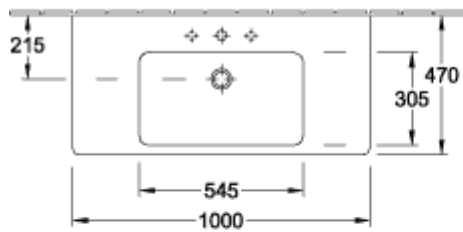

TECHNICAL DRAWINGS

7175A001