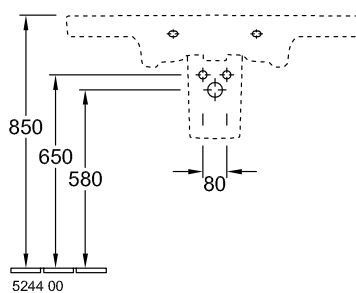

SUBWAY 2.0 VANITY WASHBASIN RECTANGLE

PRODUCT INFORMATION

Article title	Villeroy & Boch Subway 2.0 Vanity washbasin, 1000 x 480 x 180 mm, White Alpin, with overflow, unpolished
Article number	7175A001
Assembly / Assembly type	wall-mounted
Scope of delivery	1 x vanity washbasin
Depth in mm	480
Width in mm	1000
Height in mm	180
Interior depth	104
Collection	Subway 2.0
Product designation	Vanity washbasin
Suitable for	3-hole mixer, Matching Villeroy&Boch furniture
Material	Sanitary ceramics
surface	glossy
With overflow	Yes
Shape	Rectangle
Colour designation	White Alpin
Antibacterial surface (with AntiBac)	No
Easy surface cleaning (CeramicPlus)	No
Number of tap holes punched through	1
Number of tap holes pre-drilled	2
Underside of washbasin	unpolished
Number of bowls	1

TECHNICAL DRAWINGS

7175A001

7175A001

7175A001

7175A001