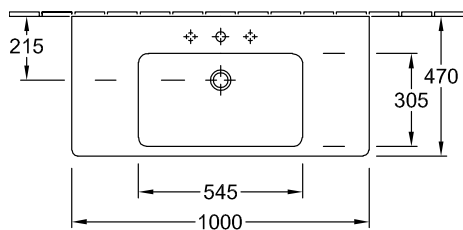

SUBWAY 2.0 VANITY WASHBASIN RECTANGLE

PRODUCT INFORMATION

Article title	Villeroy & Boch Subway 2.0 Vanity washbasin, 1000 x 480 x 180 mm, White Alpin, with overflow, unpolished
Article number	7175A001
Assembly / Assembly type	wall-mounted
Scope of delivery	1 x vanity washbasin
Depth in mm	480
Width in mm	1000
Height in mm	180
Interior depth	104
Collection	Subway 2.0
Product designation	Vanity washbasin
Suitable for	3-hole mixer, Matching Villeroy&Boch furniture
Material	Sanitary ceramics
surface	glossy
With overflow	Yes
Shape	Rectangle
Colour designation	White Alpin
Antibacterial surface (with AntiBac)	No
Easy surface cleaning (CeramicPlus)	No
Number of tap holes punched through	1
Number of tap holes pre-drilled	2
Underside of washbasin	unpolished
Number of bowls	1

TECHNICAL DRAWINGS

7175A001

7175A001

7175A001

7175A001