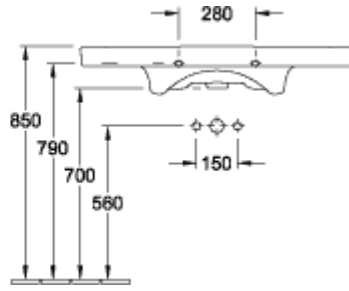

SUBWAY 2.0 VANITY WASHBASIN RECTANGLE

PRODUCT INFORMATION

Article title	Villeroy & Boch Subway 2.0 Vanity washbasin, 1000 x 480 x 180 mm, White Alpin, with overflow, unpolished
Article number	7175A001
Assembly / Assembly type	wall-mounted
Scope of delivery	1 x vanity washbasin
Depth in mm	480
Width in mm	1000
Height in mm	180
Interior depth	104
Collection	Subway 2.0
Product designation	Vanity washbasin
Suitable for	3-hole mixer, Matching Villeroy&Boch furniture
Material	Sanitary ceramics
surface	glossy
With overflow	Yes
Shape	Rectangle
Colour designation	White Alpin
Antibacterial surface (with AntiBac)	No
Easy surface cleaning (CeramicPlus)	No
Number of tap holes punched through	1
Number of tap holes pre-drilled	2
Underside of washbasin	unpolished
Number of bowls	1

TECHNICAL DRAWINGS

7175A001

7175A001

7175A001

7175A001