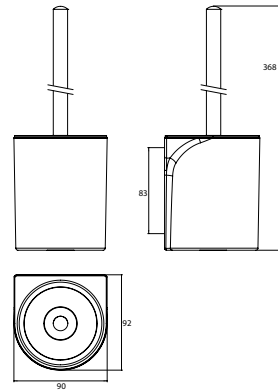

Toilet Brush holder, bowl of plastic, chrome, wall-mounted chrome

Art.No.2715 001 00

Brushgrip chrome with white brush head