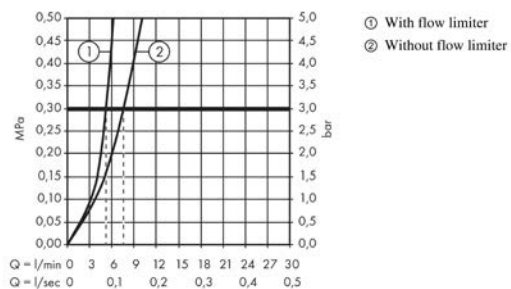

Logis

Single lever basin mixer 70 with pop-up waste set

Surfaces: **Chrome** Article Number: **71070000**

Description

product features

- consists of: single lever basin mixer, waste set
- ComfortZone 70
- projection: 107 mm
- spray type: normal spray
- maximum flow rate at 3 bar: 5 l/min
- ceramic cartridge
- temperature limitation adjustable
- suitable for continuous flow water heaters
- pop-up waste set G 1¼
- material waste set: synthetic
- connection type: G ¾ connections
- connection dimension: DN15

Technology

Product image

Scale drawing

Flowchart