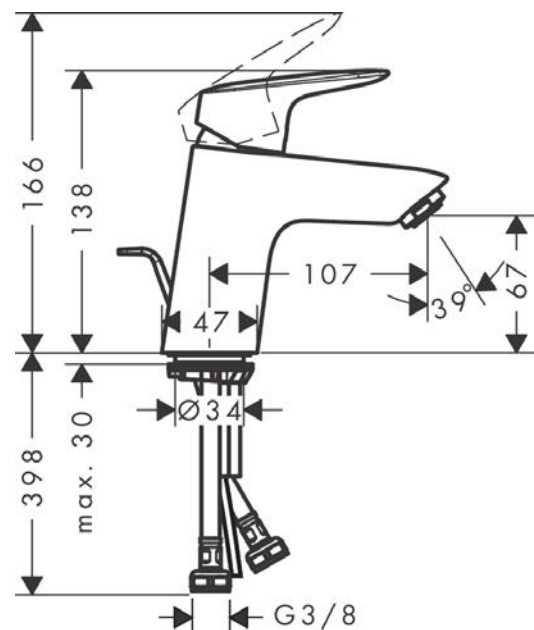

##### product features

- consists of: single lever basin mixer, waste set
- ComfortZone 70
- projection: 107 mm
- spray type: normal spray
- maximum flow rate at 3 bar: 5 l/min
- ceramic cartridge
- temperature limitation adjustable
- suitable for continuous flow water heaters
- pop-up waste set G 1¼
- material waste set: synthetic
- connection type: G ¾ connections
- connection dimension: DN15

#### Scale drawing

Year of production: &gt;05/17

Pos.	Description	Article Number	Price	PU
1	handle	92224000	€ 44,63	1
2	screw cover	96338000	€ 3,21	1
3	flange	97406000	€ 18,33	1
4	nut	97209000	€ 13,92	1
5	O-Ring 32x2	98193000	€ 3,21	1
6	cartridge, assy	92730000	€ 57,12	1
7	locking screw for handle	95140000	€ 5,24	1
8	seal	95008000	€ 8,45	1
9	adapter for cartridge	98750000	€ 11,31	1
10	O-Ring 30x2	98186000	€ 3,21	1
11	O-ring 35x2	92604000	€ 5,24	1
12	aerator M24x1 (5 l/min)	92372000	€ 18,33	1
13	screw M8 x 68	97736000	€ 5,24	1
14	seal Ø 42	98722000	€ 5,24	1
15	fixing set	96016000	€ 28,20	1
16	connection hose 450 mm M8x0,75 G3/8	97206000	€ 28,20	1
17	O-ring 6,6x1,6	93019000	€ 3,21	1
18	pull rod	96657000	€ 11,31	1
a	pop up waste	92168000	€ 35,94	1
b	sealing set	95581000	€ 5,24	1