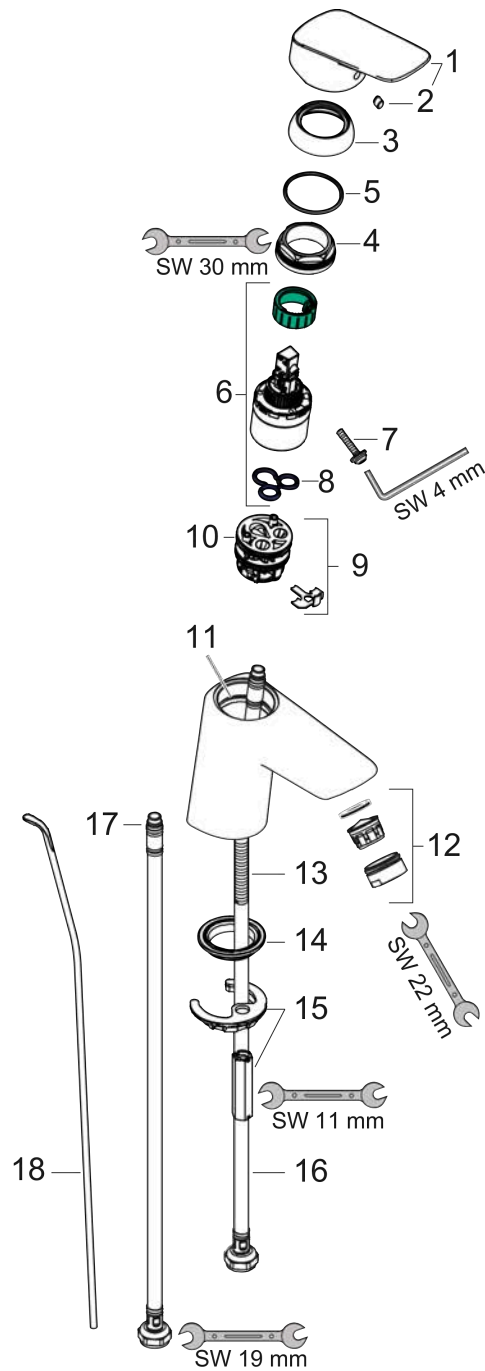

##### product features

- consists of: single lever basin mixer, waste set
- ComfortZone 70
- projection: 107 mm
- spray type: normal spray
- maximum flow rate at 3 bar: 5 l/min
- ceramic cartridge
- temperature limitation adjustable
- suitable for continuous flow water heaters
- pop-up waste set G 1¼
- material waste set: synthetic
- connection type: G ¾ connections
- connection dimension: DN15

#### Scale drawing

#### Flowchart

Logis

Single lever basin mixer 70 with pop-up waste set

Surfaces: **Chrome** Article Number: **71070000**

Exploded Drawing

Year of production: >05/17

**Logis****Single lever basin mixer 70 with pop-up waste set**Surfaces: **Chrome** Article Number: **71070000****Spare part list**

Year of production: &gt;05/17

Pos.	Description	Article Number	Price	PU
1	handle	92224000	€ 44,63	1
2	screw cover	96338000	€ 3,21	1
3	flange	97406000	€ 18,33	1
4	nut	97209000	€ 13,92	1
5	O-Ring 32x2	98193000	€ 3,21	1
6	cartridge, assy	92730000	€ 57,12	1
7	locking screw for handle	95140000	€ 5,24	1
8	seal	95008000	€ 8,45	1
9	adapter for cartridge	98750000	€ 11,31	1
10	O-Ring 30x2	98186000	€ 3,21	1
11	O-ring 35x2	92604000	€ 5,24	1
12	aerator M24x1 (5 l/min)	92372000	€ 18,33	1
13	screw M8 x 68	97736000	€ 5,24	1
14	seal Ø 42	98722000	€ 5,24	1
15	fixing set	96016000	€ 28,20	1
16	connection hose 450 mm M8x0,75 G3/8	97206000	€ 28,20	1
17	O-ring 6,6x1,6	93019000	€ 3,21	1
18	pull rod	96657000	€ 11,31	1
a	pop up waste	92168000	€ 35,94	1
b	sealing set	95581000	€ 5,24	1