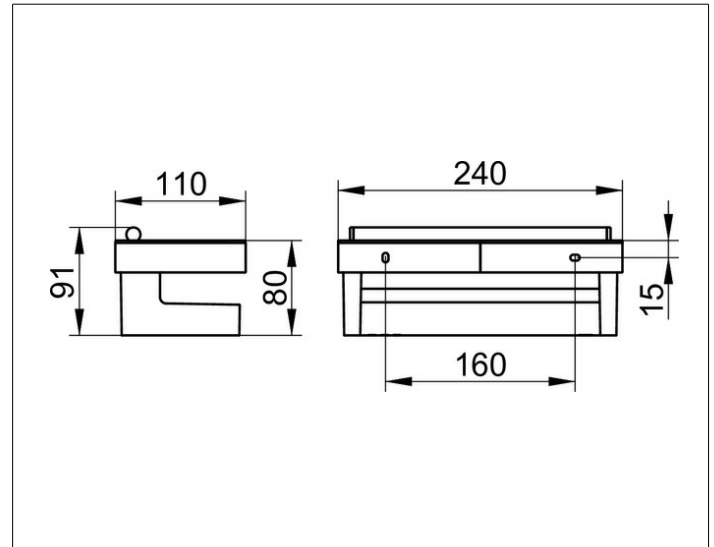

**Collection Moll**

**12759010001 Shower basket**

**PRODUCT**

**DRAWING**

**PRODUCT ATTRIBUTES**

3 parts: metal bracket, detachable synthetic insert, soap resistant, shutterproof, uv-protected and integrated glass wiper

**SURFACE**

chrome-plated/anthracite

**DIMENSION**

mit Glasabzieher

**SPECIFICATIONS**

KEUCO COLLECTION MOLL shower basket, with integrated glass scraper, wall mounted 12759010001 Glass scraper, aluminum silver anodized, width 220 mm, height 60 mm  
 Chrome-plated metal basket with removable, soap resistant, break-proof and UV- protected, anthracite, easy to clean  
 Total depth 110 mm, height 80 mm, total width 240 mm  
 The shower basket is fitted with 2 hidden fixing points incl. corrosion-free mounting material