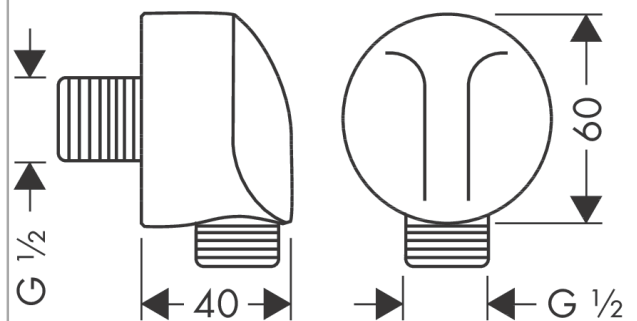

**FixFit**

**Wall outlet E without non-return valve**

Surfaces: **Chrome** Article Number: **27454000**

**Description**

**product features**

- metal connection angle
- connection type: G 1/2
- for shower hoses with conical or cylindrical nut on both sides
- material cover: plastic

**Design awards**

**Product image**

**Scale drawing**

**FixFit**

**Wall outlet E without non-return valve**

Surfaces: **Chrome** Article Number: **27454000**

**Exploded Drawing**

Year of production: >12/87

**FixFit**

**Wall outlet E without non-return valve**

Surfaces: **Chrome** Article Number: **27454000**

**Spare part list**

Year of production: >12/87

<b>Pos.</b>	<b>Description</b>	<b>Article Number</b>	<b>Price</b>	<b>PU</b>
1	cover	97454000	€ 28,20	1
2	support element	98557000	€ 5,24	1