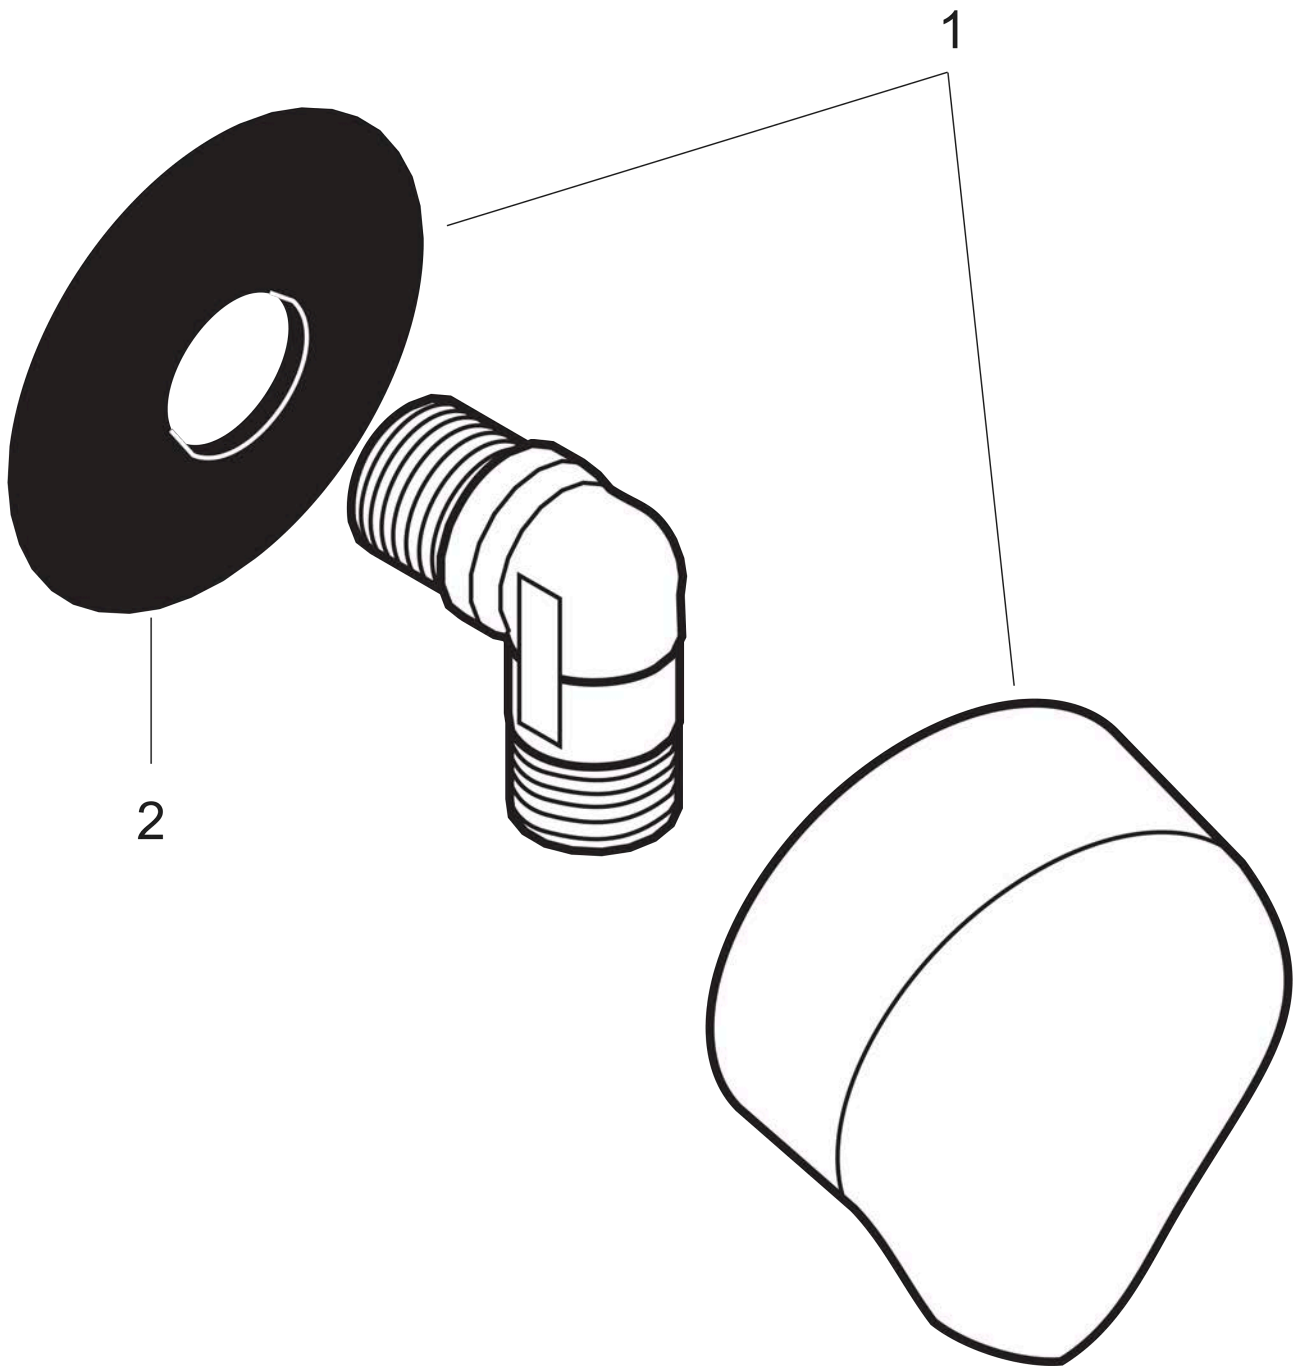

**FixFit**

**Wall outlet E without non-return valve**

Surfaces: **Chrome** Article Number: **27454000**

**Description**

**product features**

- metal connection angle
- connection type: G 1/2
- for shower hoses with conical or cylindrical nut on both sides
- material cover: plastic

**Design awards**

**Product image**

**Scale drawing**

**FixFit**

**Wall outlet E without non-return valve**

Surfaces: **Chrome** Article Number: **27454000**

**Exploded Drawing**

Year of production: >12/87

**FixFit**

**Wall outlet E without non-return valve**

Surfaces: **Chrome** Article Number: **27454000**

**Spare part list**

Year of production: >12/87

<b>Pos.</b>	<b>Description</b>	<b>Article Number</b>	<b>Price</b>	<b>PU</b>
1	cover	97454000	€ 28,20	1
2	support element	98557000	€ 5,24	1